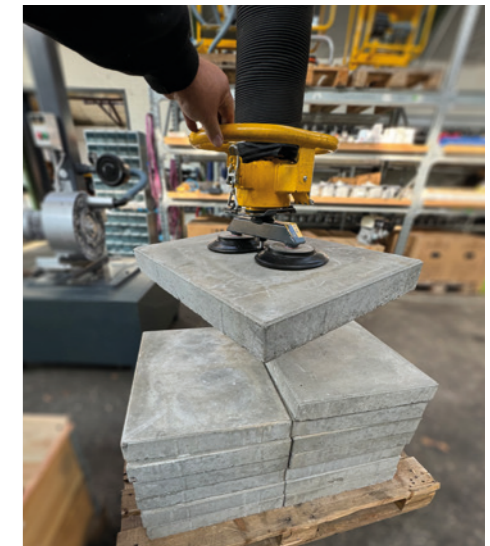

AL-SOLO

- Is a one-hand operated vacuum suction head
- With quick-change suction heads
- Made of plastic
- Also suitable for the food industry

AL-DUBLO

- Is two-hand operated vacuum suction head
- With quick-change suction heads